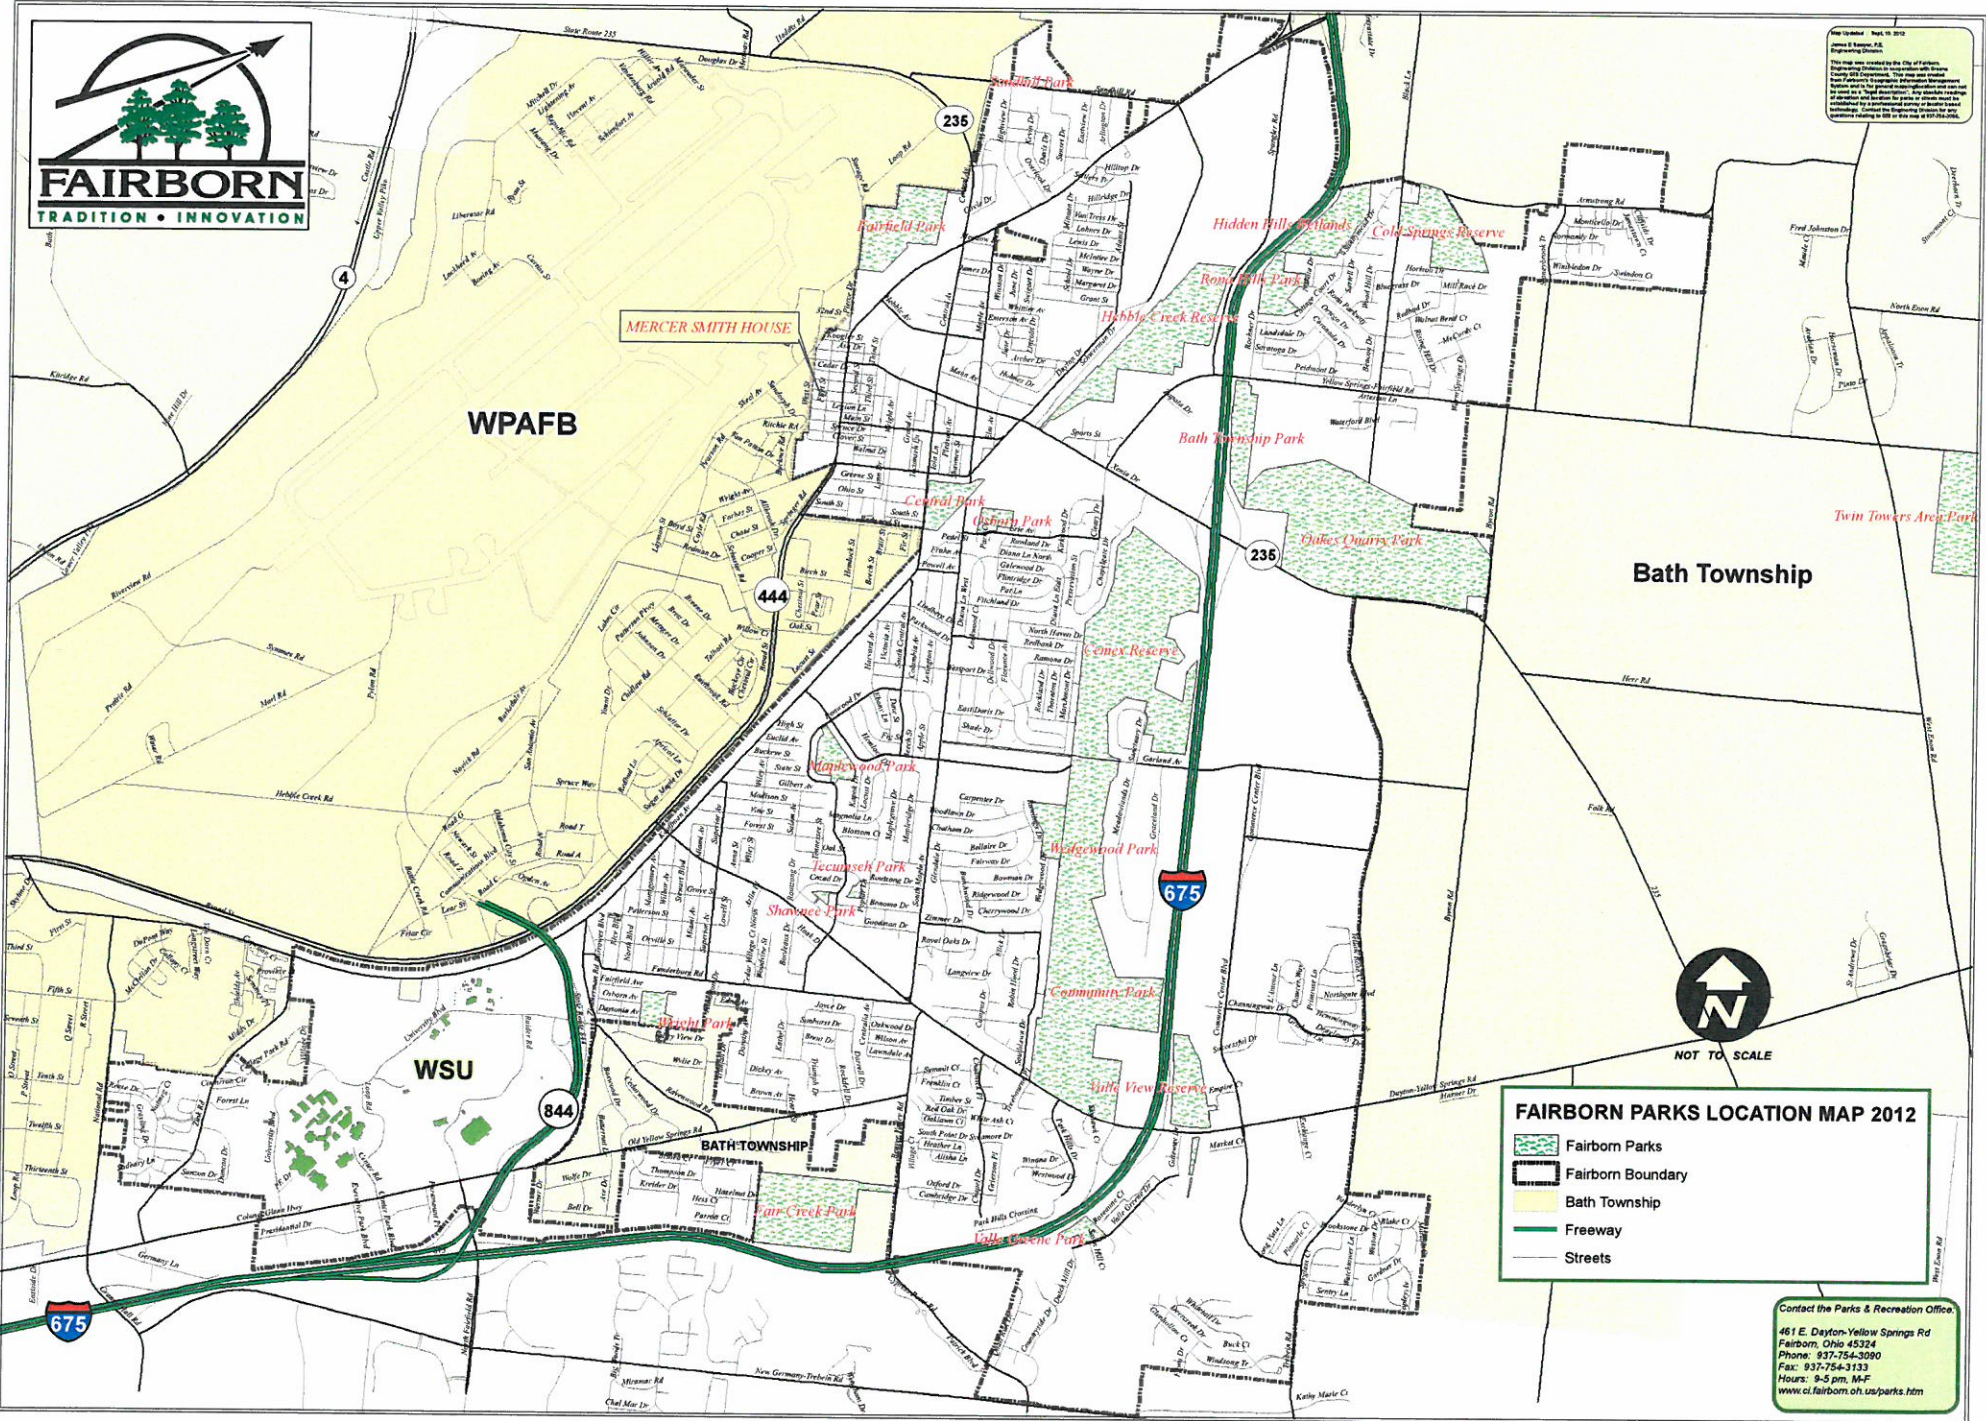

FAIRBORN PARKS LOCATION MAP 2012

- Fairborn Parks
- Fairborn Boundary
- Bath Township
- Freeway
- Streets